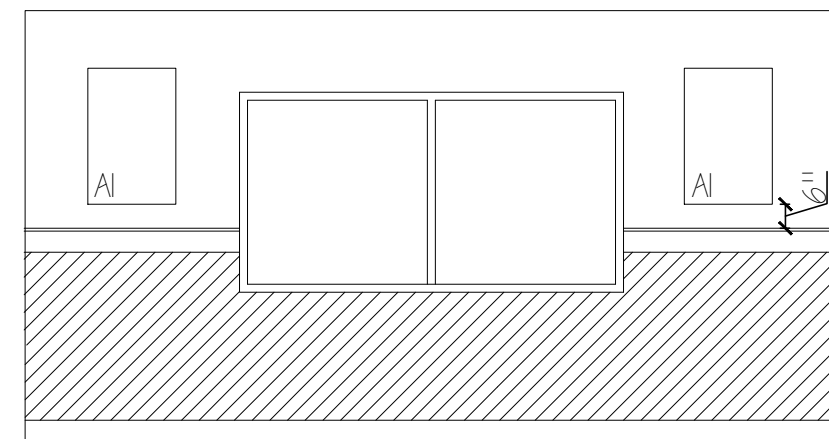

- STORY WALL NOTES:**
1. INSTALL MURAL FIRST. SURROUNDING PANELS MUST BE REVERSE HUNG. REFER TO MANUFACTURER INSTALLATION INSTRUCTIONS PROVIDED WITH ORDER.
 2. TOP AND BOTTOM OF CIRCLE MAY CUT OFF
 3. SCOOP AND SPATULA SHOULD APPEAR ON STORY WALL IN FULL.
 4. OUTER CIRCLE WILL WRAP TO BACK OF WALL.
 5. INSTALL ACRYLIC FRAME WITH NON-GLARE ACRYLIC FACING OUT.

- GENERAL NOTES:**
1. ALL ARTWORK IS OWNER PROVIDED. GC INSTALLED
 2. ARTWORK COMES WITH SECURITY HARDWARE
 3. BOTTOM OF ARTWORK SHOULD BE INSTALLED 6" ABOVE THE TOP OF WAINSCOTING
 4. REFER TO 3/A-12 FOR ADDITIONAL MIRRORS FOR FLORIDA ADA RESTROOMS.

1 ELEV. - STORY WALL
A-7 SCALE: 1/4" = 1'-0"

2 ELEV. - CANVAS ART TYP.
A-7 SCALE: 1/4" = 1'-0"

3 ELEV. - FRAMED ART TYP.
A-7 SCALE: 1/4" = 1'-0"

4 ELEV. - HEART OF FRESHNESS ART TYP.
A-7 SCALE: 1/4" = 1'-0"