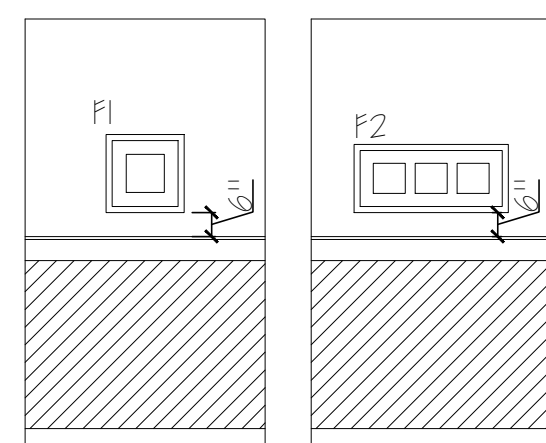

- STORY WALL NOTES:**
1. INSTALL MURAL FIRST. SURROUNDING PANELS MUST BE REVERSE HUNG. REFER TO MANUFACTURER INSTALLATION INSTRUCTIONS PROVIDED WITH ORDER.
 2. TOP AND BOTTOM OF CIRCLE MAY CUT OFF
 3. SCOOP AND SPATULA SHOULD APPEAR ON STORY WALL IN FULL.
 4. OUTER CIRCLE WILL WRAP TO BACK OF WALL.
 5. INSTALL ACRYLIC FRAME WITH NON-GLARE ACRYLIC FACING OUT.

- GENERAL NOTES:**
1. ALL ARTWORK IS OWNER PROVIDED. GC INSTALLED
 2. ARTWORK COMES WITH SECURITY HARDWARE
 3. BOTTOM OF ARTWORK SHOULD BE INSTALLED 6" ABOVE THE TOP OF WAINSCOTING
 4. REFER TO 3/A-12 FOR ADDITIONAL MIRRORS FOR FLORIDA ADA RESTROOMS.

1 ELEV. - STORY WALL
A-7 SCALE: 1/4" = 1'-0"

2 ELEV. - CANVAS ART TYP.
A-7 SCALE: 1/4" = 1'-0"

3 ELEV. - FRAMED ART TYP.
A-7 SCALE: 1/4" = 1'-0"

4 ELEV. - HEART OF FRESHNESS ART TYP.
A-7 SCALE: 1/4" = 1'-0"

5 ELEV. - DELICIOUS ON SO MANY LEVELS TYP.
A-7 SCALE: 1/4" = 1'-0"

6 ELEV. - LAYERS OF DELICIOUS FUN TYP.
A-7 SCALE: 1/4" = 1'-0"

7 ELEV. - CULVER'S PRIDE: STATE ART OR TRAVEL POSTER TYP.
A-7 SCALE: 1/4" = 1'-0"