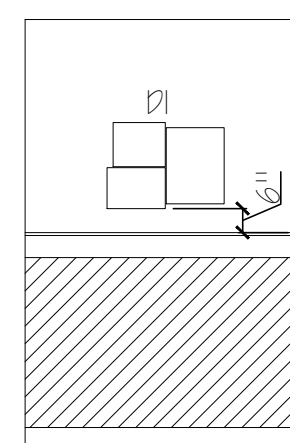

- STORY WALL NOTES:**
1. INSTALL MURAL FIRST. SURROUNDING PANELS MUST BE REVERSE HUNG. REFER TO MANUFACTURER INSTALLATION INSTRUCTIONS PROVIDED WITH ORDER.
 2. TOP AND BOTTOM OF CIRCLE MAY CUT OFF
 3. SCOOP AND SPATULA SHOULD APPEAR ON STORY WALL IN FULL.
 4. OUTER CIRCLE WILL WRAP TO BACK OF WALL.
 5. INSTALL ACRYLIC FRAME WITH NON-GLARE ACRYLIC FACING OUT.

1 ELEV. - STORY WALL
A-7 SCALE: 1/4" = 1'-0"

2 ELEV. - CANVAS ART TYP.
A-7 SCALE: 1/4" = 1'-0"

3 ELEV. - FRAMED ART TYP.
A-7 SCALE: 1/4" = 1'-0"

4 ELEV. - HEART OF FRESHNESS ART TYP.
A-7 SCALE: 1/4" = 1'-0"

5 ELEV. - DELICIOUS ON SO MANY LEVELS TYP.
A-7 SCALE: 1/4" = 1'-0"

6 ELEV. - LAYERS OF DELICIOUS FUN TYP.
A-7 SCALE: 1/4" = 1'-0"

7 ELEV. - CULVER'S PRIDE: STATE ART OR TRAVEL POSTER TYP.
A-7 SCALE: 1/4" = 1'-0"

INTERIOR DECOR SCHEDULE				
TYPE	SIZE (WIDTH X HEIGHT)	QUANTITY	COLLECTION	TYPE
A1	22 X 34	2	VERTICAL CANVAS	CANVAS GALLERY WRAPPED
B1	34 X 22	3	HORIZONTAL CANVAS	CANVAS GALLERY WRAPPED
D1	15 X 11, 14.5 X 10.25, 14.5 X 19	2	DELICIOUS ON SO MANY LEVELS	PRINTED METAL 3-PIECE COLLAGE
F1	19.5 X 19.5	6*	FRAMED	FRAMED AND MATED PRINTS, NON-GLARE ACRYLIC
F2	38.5 X 20	4*	FRAMED	FRAMED AND MATED PRINTS, NON-GLARE ACRYLIC
HVI	22 X 34	1	VERTICAL HEART OF FRESHNESS	WOOD FRAME W/ PRINTED PVC INSERTS
S1	20 X 24	4	STORY WALL	ACRYLIC FRAME W/ METAL STAND OFFS
S2	12.5 X 15	3	LAYERS OF DELICIOUS FUN	ACRYLIC FRAME W/ METAL STAND OFFS
L1	22 X 30	1*	CULVER'S PRIDE: STATE ART	FRAMED AND MATED PRINT, NON-GLARE ACRYLIC
T1	22 X 30	1*	TRAVEL POSTER	FRAMED AND MATED PRINT, NON-GLARE ACRYLIC
C1	12.5 X 15	1	GUEST COMMUNICATIONS	ACRYLIC FRAME W/ METAL STAND OFFS
MIRROR	54 X 36	2	RESTROOM MIRRORS	LAMINATED COMPOSITE FRAME