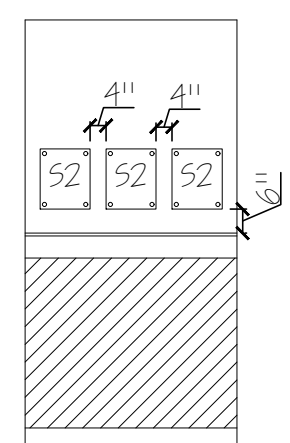

- STORY WALL NOTES:**
1. INSTALL MURAL FIRST. SURROUNDING PANELS MUST BE REVERSE HUNG. REFER TO MANUFACTURER INSTALLATION INSTRUCTIONS PROVIDED WITH ORDER.
 2. TOP AND BOTTOM OF CIRCLE MAY CUT OFF
 3. SCOOP AND SPATULA SHOULD APPEAR ON STORY WALL IN FULL.
 4. OUTER CIRCLE WILL WRAP TO BACK OF WALL.
 5. INSTALL ACRYLIC FRAME WITH NON-GLARE ACRYLIC FACING OUT.

1 ELEV. - STORY WALL
A-7 SCALE: 1/4" = 1'-0"

2 ELEV. - CANVAS ART TYP.
A-7 SCALE: 1/4" = 1'-0"

3 ELEV. - FRAMED ART TYP.
A-7 SCALE: 1/4" = 1'-0"

4 ELEV. - HEART OF FRESHNESS ART TYP.
A-7 SCALE: 1/4" = 1'-0"

5 ELEV. - DELICIOUS ON SO MANY LEVELS TYP.
A-7 SCALE: 1/4" = 1'-0"

6 ELEV. - LAYERS OF DELICIOUS FUN TYP.
A-7 SCALE: 1/4" = 1'-0"

7 ELEV. - CULVER'S PRIDE: STATE ART OR TRAVEL POSTER TYP.
A-7 SCALE: 1/4" = 1'-0"

INTERIOR DECOR SCHEDULE				
TYPE	SIZE (WIDTH X HEIGHT)	QUANTITY	COLLECTION	TYPE
A1	22 X 34	2	VERTICAL CANVAS	CANVAS GALLERY WRAPPED
B1	34 X 22	3	HORIZONTAL CANVAS	CANVAS GALLERY WRAPPED
D1	15 X 11, 14.5 X 10.25, 14.5 X 19	2	DELICIOUS ON SO MANY LEVELS	PRINTED METAL 3-PIECE COLLAGE
F1	19.5 X 19.5	6*	FRAMED	FRAMED AND MATED PRINTS, NON-GLARE ACRYLIC
F2	38.5 X 20	4*	FRAMED	FRAMED AND MATED PRINTS, NON-GLARE ACRYLIC
HVI	22 X 34	1	VERTICAL HEART OF FRESHNESS	WOOD FRAME W/ PRINTED PVC INSERTS
S1	20 X 24	4	STORY WALL	ACRYLIC FRAME W/ METAL STAND OFFS
S2	12.5 X 15	3	LAYERS OF DELICIOUS FUN	ACRYLIC FRAME W/ METAL STAND OFFS
L1	22 X 30	1*	CULVER'S PRIDE: STATE ART	FRAMED AND MATED PRINT, NON-GLARE ACRYLIC
T1	22 X 30	1*	TRAVEL POSTER	FRAMED AND MATED PRINT, NON-GLARE ACRYLIC
C1	12.5 X 15	1	GUEST COMMUNICATIONS	ACRYLIC FRAME W/ METAL STAND OFFS
MIRROR	54 X 36	2	RESTROOM MIRRORS	LAMINATED COMPOSITE FRAME