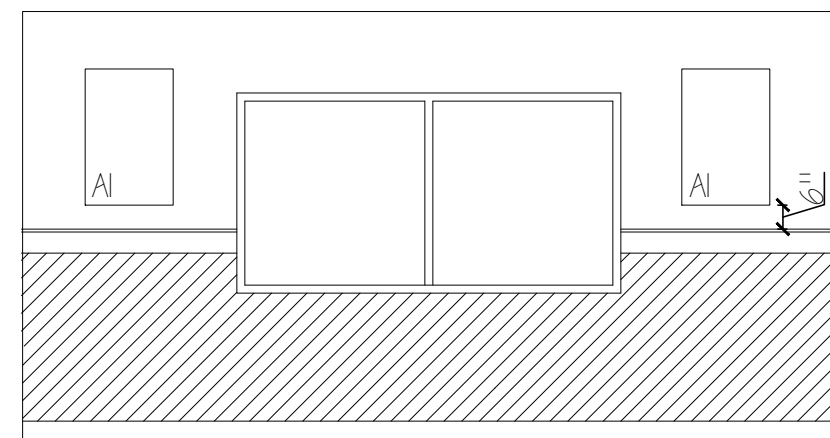

STORY WALL NOTES:

1. TOP AND BOTTOM OF CIRCLE MAY CUT OFF
2. SCOOP AND SPATULA SHOULD APPEAR ON STORY WALL IN FULL.
3. OUTER CIRCLE WILL WRAP TO BACK OF WALL.
4. INSTALL ACRYLIC FRAME WITH NON-GLARE ACRYLIC FACING OUT.

GENERAL NOTES:

1. ALL ARTWORK IS OWNER PROVIDED, GC INSTALLED
2. ARTWORK COMES WITH SECURITY HARDWARE
3. BOTTOM OF ARTWORK SHOULD BE INSTALLED 6" ABOVE THE TOP OF WAINSCOTING

1 ELEV. - STORY WALL
A-7 SCALE: 1/4" = 1'-0"

2 ELEV. - CANVAS ART TYP.
A-7 SCALE: 1/4" = 1'-0"

3 ELEV. - FRAMED ART TYP.
A-7 SCALE: 1/4" = 1'-0"

4 ELEV. - F3 FRAMED ART TYP.
A-7 SCALE: 1/4" = 1'-0"

5 ELEV. - HEART OF FRESHNESS ART TYP.
A-7 SCALE: 1/4" = 1'-0"

INTERIOR DECOR SCHEDULE				
TYPE	SIZE (WIDTH X HEIGHT)	QUANTITY	COLLECTION	TYPE
AI	22 X 34	3	VERTICAL CANVAS	CANVAS GALLERY WRAPPED
BI	34 X 22	4*	HORIZONTAL CANVAS	CANVAS GALLERY WRAPPED
FI	19.5 X 19.5	6*	FRAMED	FRAMED AND MATED PRINTS, NON-GLARE ACRYLIC
F2	38.5 X 20	5*	FRAMED	FRAMED AND MATED PRINTS, NON-GLARE ACRYLIC
F3	(3) 19.5 X 19.5	1	FRAMED	FRAMED AND MATED PRINTS, NON-GLARE ACRYLIC
HVI	22 X 34	1	VERTICAL HEART OF FRESHNESS	WOOD FRAME W/ PRINTED PVC INSERTS
HHI	34 X 22	1	HORIZONTAL HEART OF FRESHNESS	WOOD FRAME W/ PRINTED PVC INSERTS
SI	20 X 24	4	STORY WALL	ACRYLIC FRAME W/ METAL STAND OFFS
CI	12.5 X 15	1	GUEST COMMUNICATIONS	ACRYLIC FRAME W/ METAL STAND OFFS
MIRROR	54 X 36	2	RESTROOM MIRRORS	LAMINATED COMPOSITE FRAME