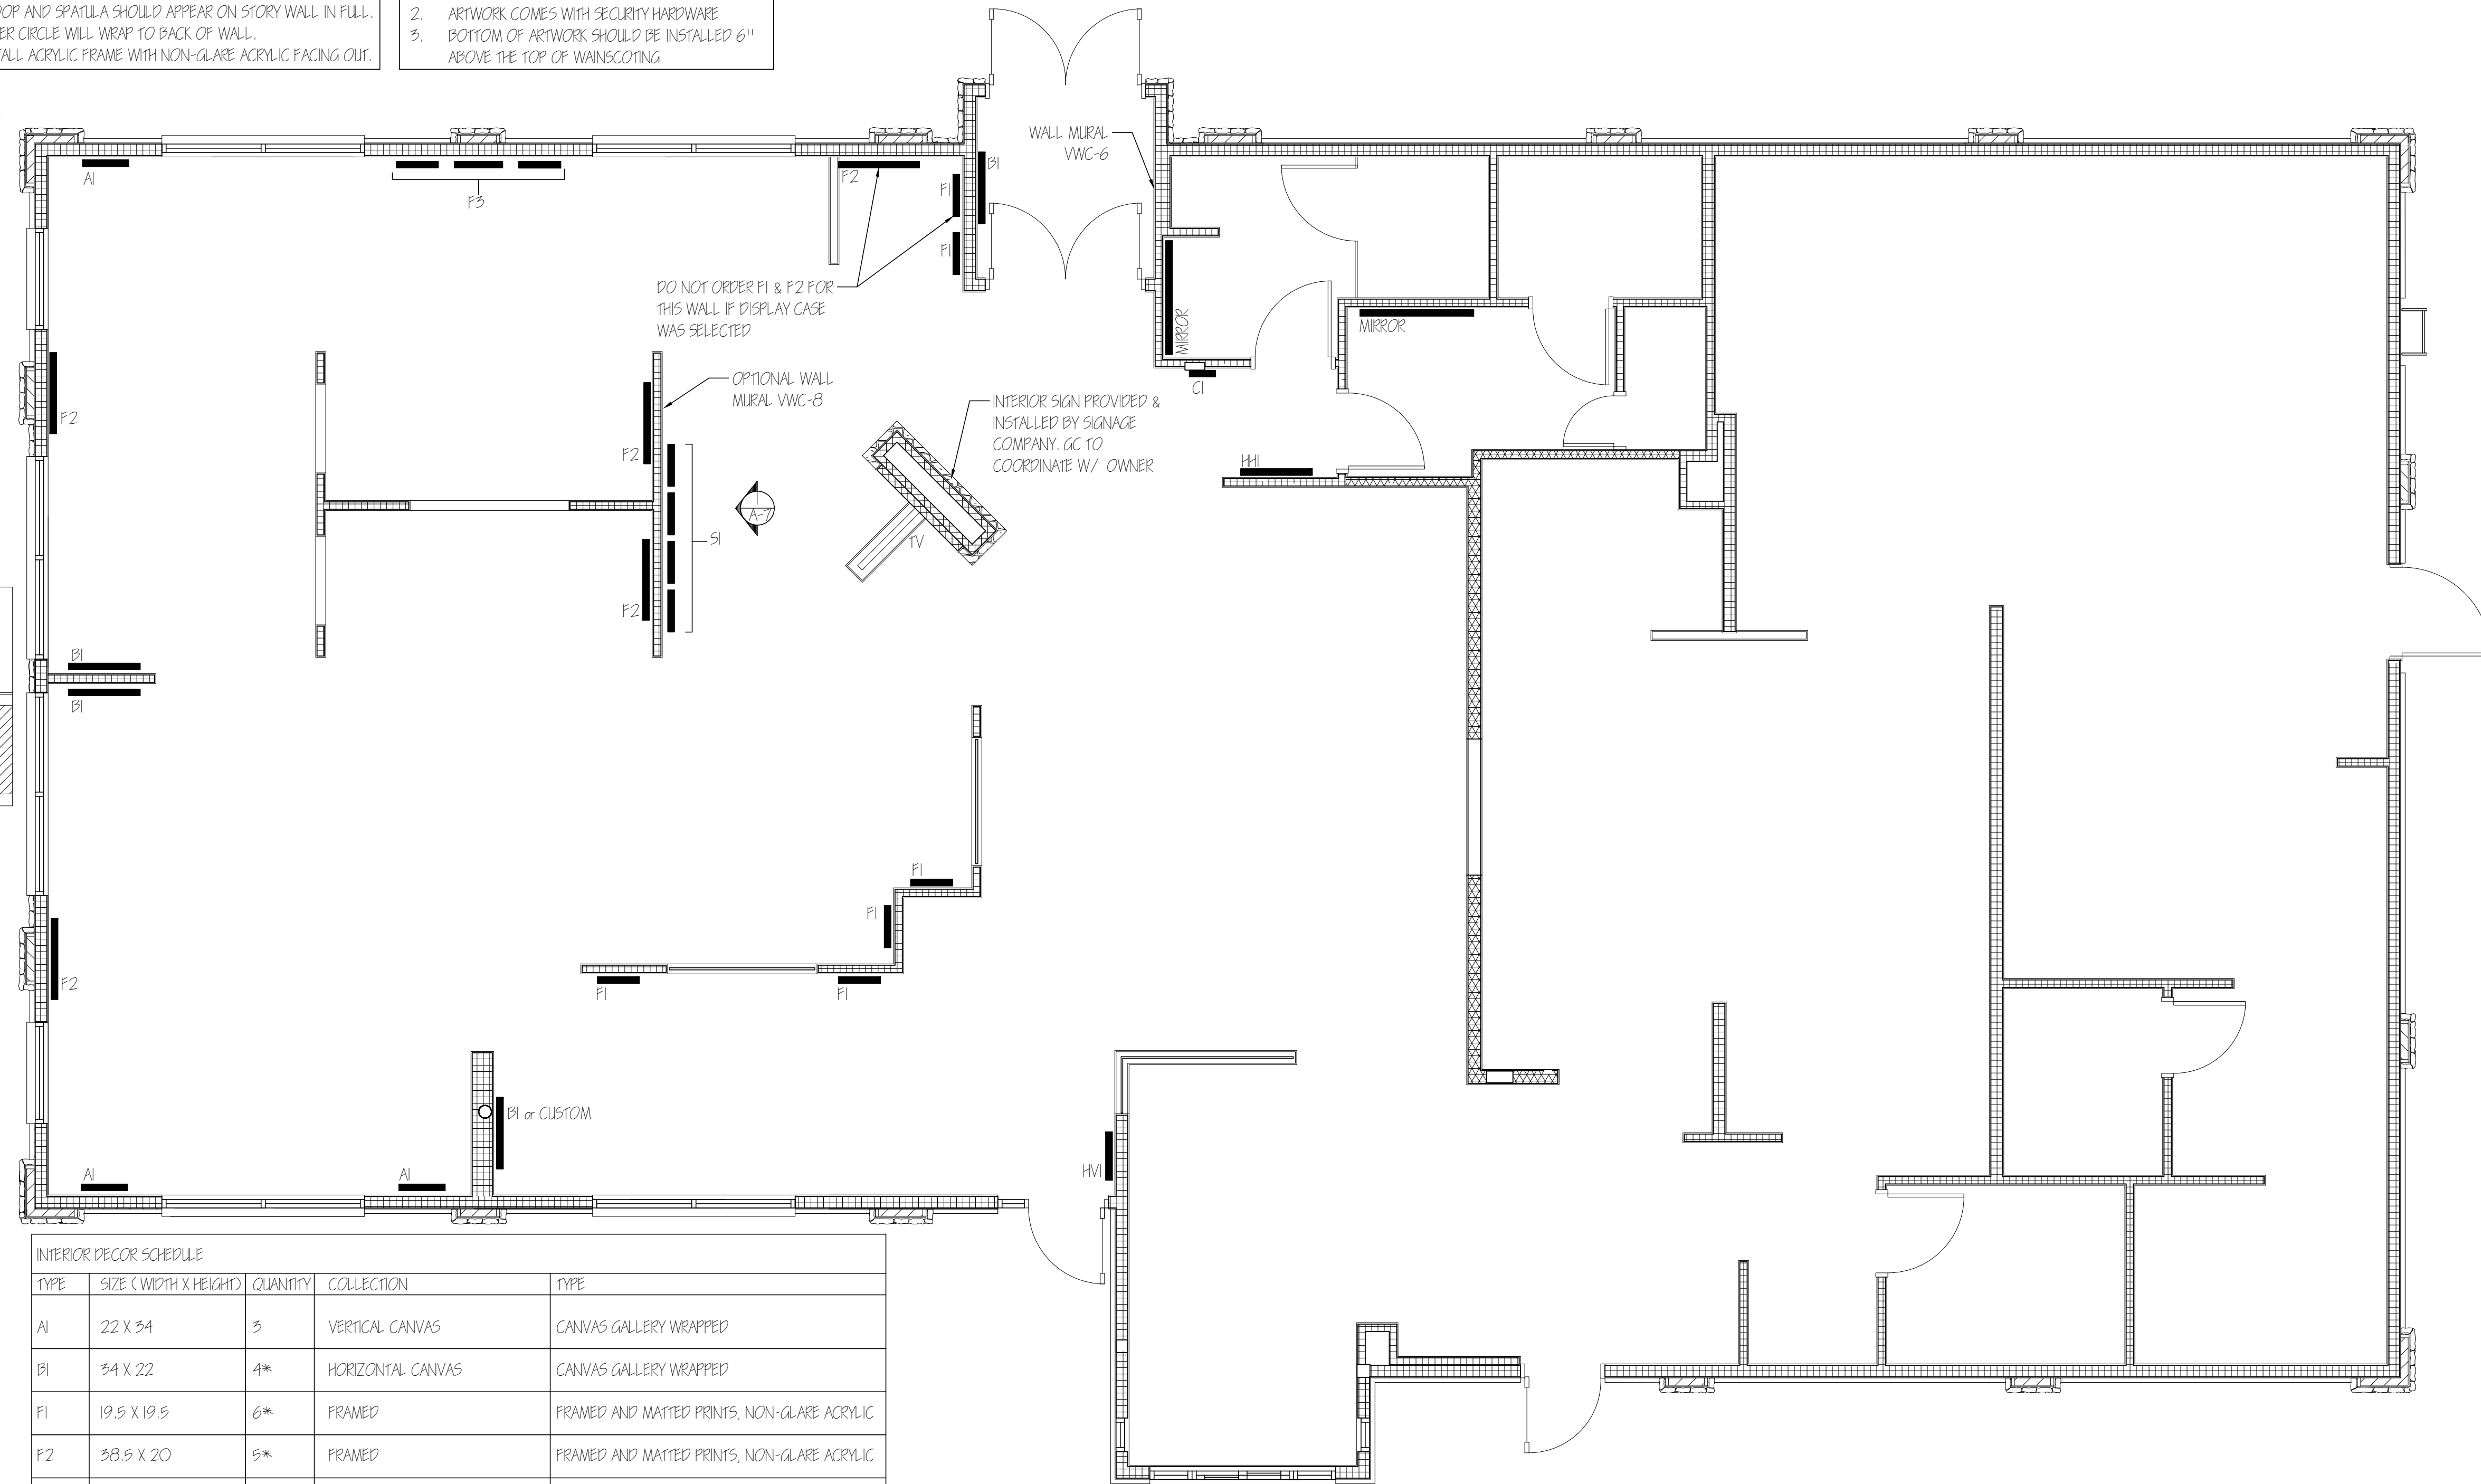

STORY WALL NOTES:

1. TOP AND BOTTOM OF CIRCLE MAY CUT OFF
2. SCOOP AND SPATULA SHOULD APPEAR ON STORY WALL IN FULL.
3. OUTER CIRCLE WILL WRAP TO BACK OF WALL.
4. INSTALL ACRYLIC FRAME WITH NON-GLARE ACRYLIC FACING OUT.

GENERAL NOTES:

1. ALL ARTWORK IS OWNER PROVIDED, GC INSTALLED
2. ARTWORK COMES WITH SECURITY HARDWARE
3. BOTTOM OF ARTWORK SHOULD BE INSTALLED 6" ABOVE THE TOP OF WAINSCOTING

1 ELEV. - STORY WALL
A-7 SCALE: 1/4" = 1'-0"

INTERIOR DECOR SCHEDULE				
TYPE	SIZE (WIDTH X HEIGHT)	QUANTITY	COLLECTION	TYPE
AI	22 X 34	3	VERTICAL CANVAS	CANVAS GALLERY WRAPPED
BI	34 X 22	4*	HORIZONTAL CANVAS	CANVAS GALLERY WRAPPED
FI	19.5 X 19.5	6*	FRAMED	FRAMED AND MATED PRINTS, NON-GLARE ACRYLIC
F2	38.5 X 20	5*	FRAMED	FRAMED AND MATED PRINTS, NON-GLARE ACRYLIC
F3	(3) 19.5 X 19.5	1	FRAMED	FRAMED AND MATED PRINTS, NON-GLARE ACRYLIC
HVI	22 X 34	1	VERTICAL HEART OF FRESHNESS	WOOD FRAME W/ PRINTED PVC INSERTS
HHI	34 X 22	1	HORIZONTAL HEART OF FRESHNESS	WOOD FRAME W/ PRINTED PVC INSERTS
SI	20 X 24	4	STORY WALL	ACRYLIC FRAME W/ METAL STAND OFFS
CI	12.5 X 15	1	GUEST COMMUNICATIONS	ACRYLIC FRAME W/ METAL STAND OFFS
MIRROR	54 X 36	2	RESTROOM MIRRORS	LAMINATED COMPOSITE FRAME

Project No: Mirrored Metro L - 2023
Drawn By: S. Datka
Date: Jan. 1, 2023

Sheet
A-7

WARNING: These plans are for the exclusive use of Culver Franchising System, LLC and authorized franchise holders only. No part of these plans or the design they represent may be duplicated or reproduced without permission of Culver Franchising System, LLC.