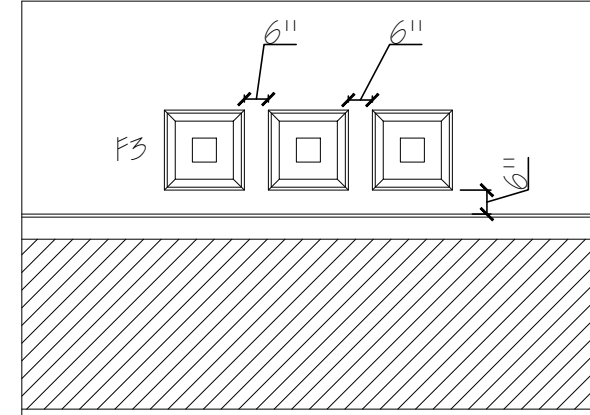

STORY WALL NOTES:

1. TOP AND BOTTOM OF CIRCLE MAY CUT OFF
2. SCOOP AND SPATULA SHOULD APPEAR ON STORY WALL IN FULL.
3. OUTER CIRCLE WILL WRAP TO BACK OF WALL.
4. INSTALL ACRYLIC FRAME WITH NON-GLARE ACRYLIC FACING OUT.

GENERAL NOTES:

1. ALL ARTWORK IS OWNER PROVIDED, GC INSTALLED
2. ARTWORK COMES WITH SECURITY HARDWARE
3. BOTTOM OF ARTWORK SHOULD BE INSTALLED 6" ABOVE THE TOP OF WAINSCOTING

1 ELEV. - STORY WALL
A-7 SCALE: 1/4" = 1'-0"

2 ELEV. - CANVAS ART TYP.
A-7 SCALE: 1/4" = 1'-0"

3 ELEV. - FRAMED ART TYP.
A-7 SCALE: 1/4" = 1'-0"

4 ELEV. - F3 FRAMED ART TYP.
A-7 SCALE: 1/4" = 1'-0"

5 ELEV. - HEART OF FRESHNESS ART TYP.
A-7 SCALE: 1/4" = 1'-0"