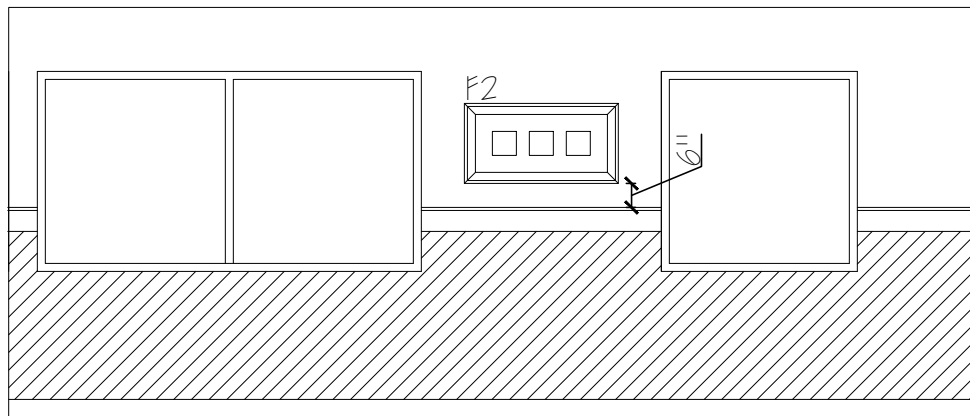

2 ELEV. - CANVAS ART TYP.
A-7 SCALE: 1/4" = 1'-0"